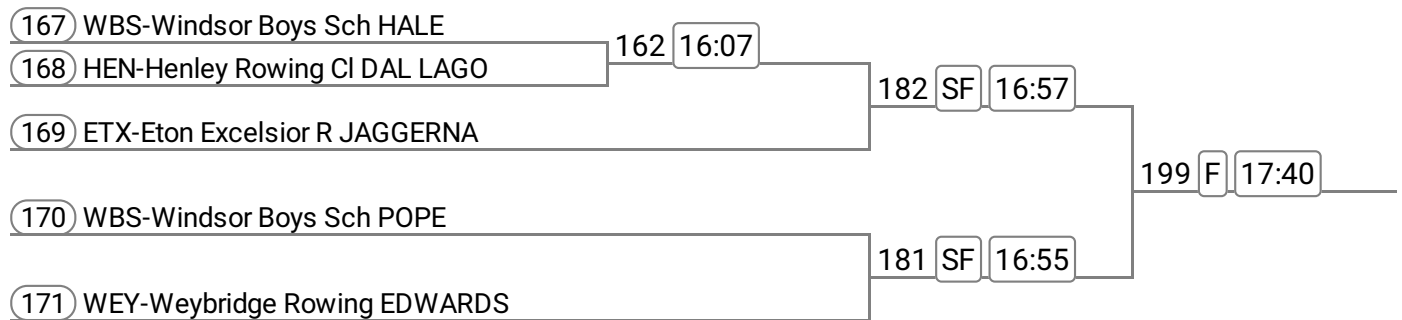

Division: Division 3

Event: 21 - Op J14 4x+ B