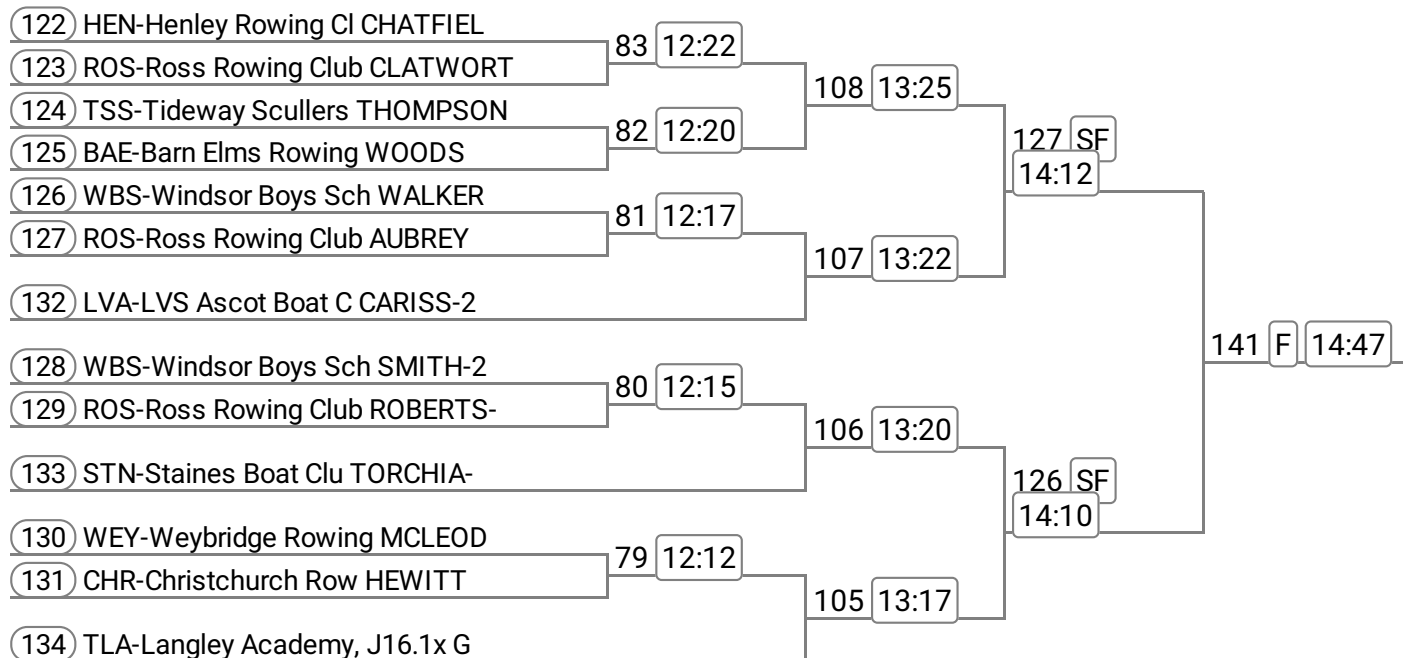

### Event: 10 - W J13 2x

Division: Division 2

Event: 11 - Op J15 4x+ A

Event: 12 - Op J15 4x+ B

Event: 13 - W J16 2x

Division: Division 2

Event: 14 - W J14 2x

Event: 15 - Op J16 1x

## Division: Division 2