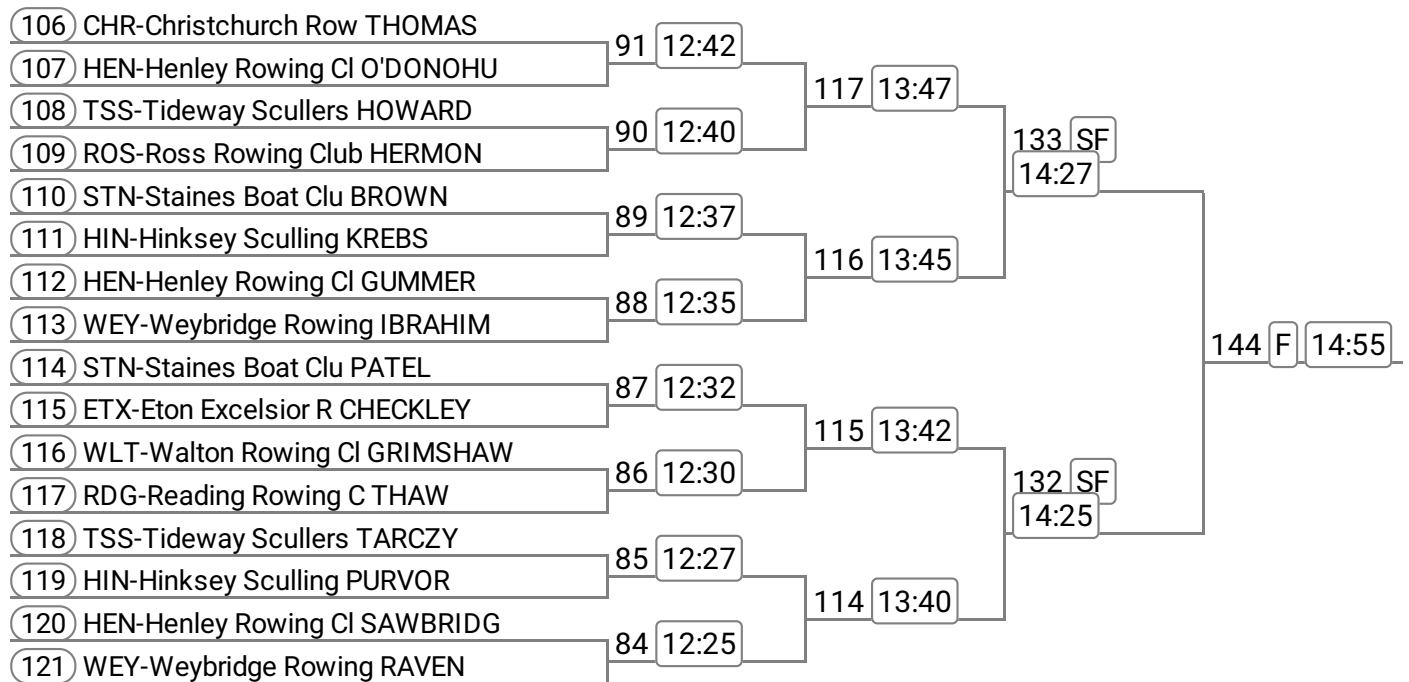

### Event: 10 - W J13 2x

Division: Division 2

Event: 11 - Op J15 4x+ A

Event: 12 - Op J15 4x+ B

Event: 13 - W J16 2x

Division: Division 2

Event: 14 - W J14 2x

Event: 15 - Op J16 1x

## Division: Division 2