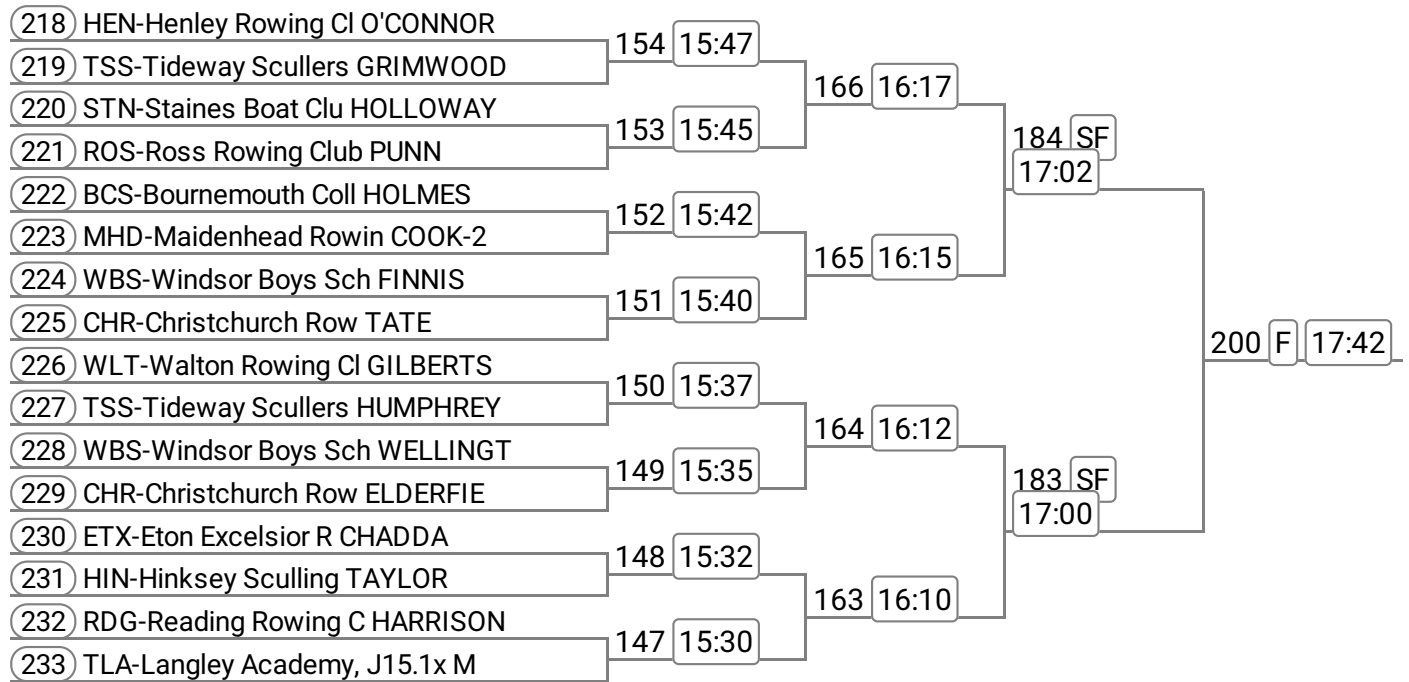

Division: Division 3

Event: 29 - Op J15 1x