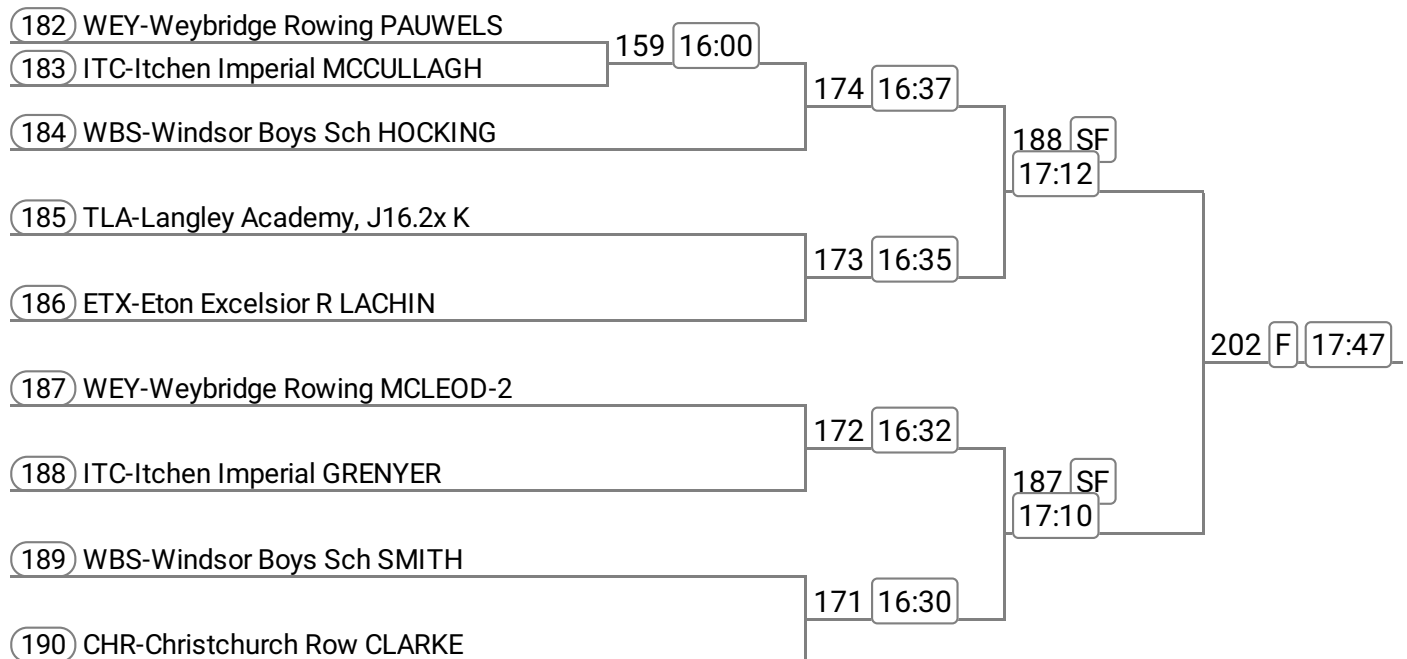

Division: Division 3

Event: 25 - Op J16 2x