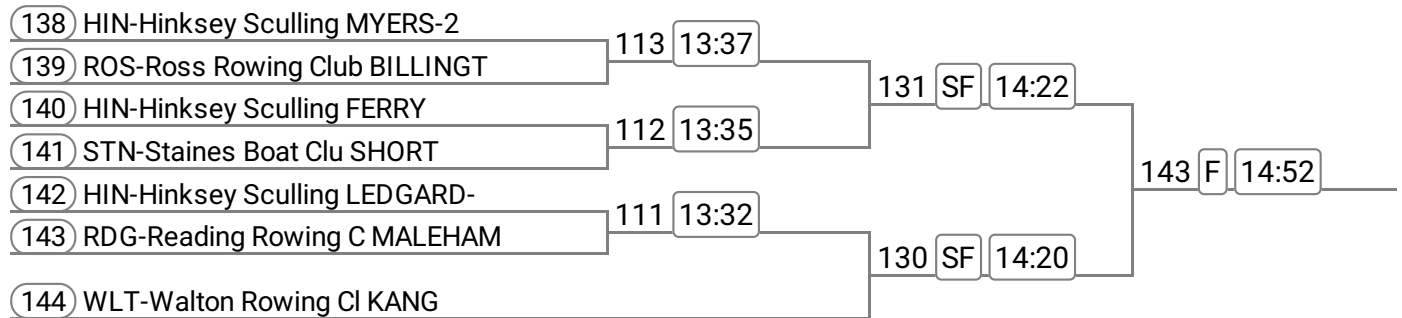

Division: Division 2

Event: 17 - W J14 1x