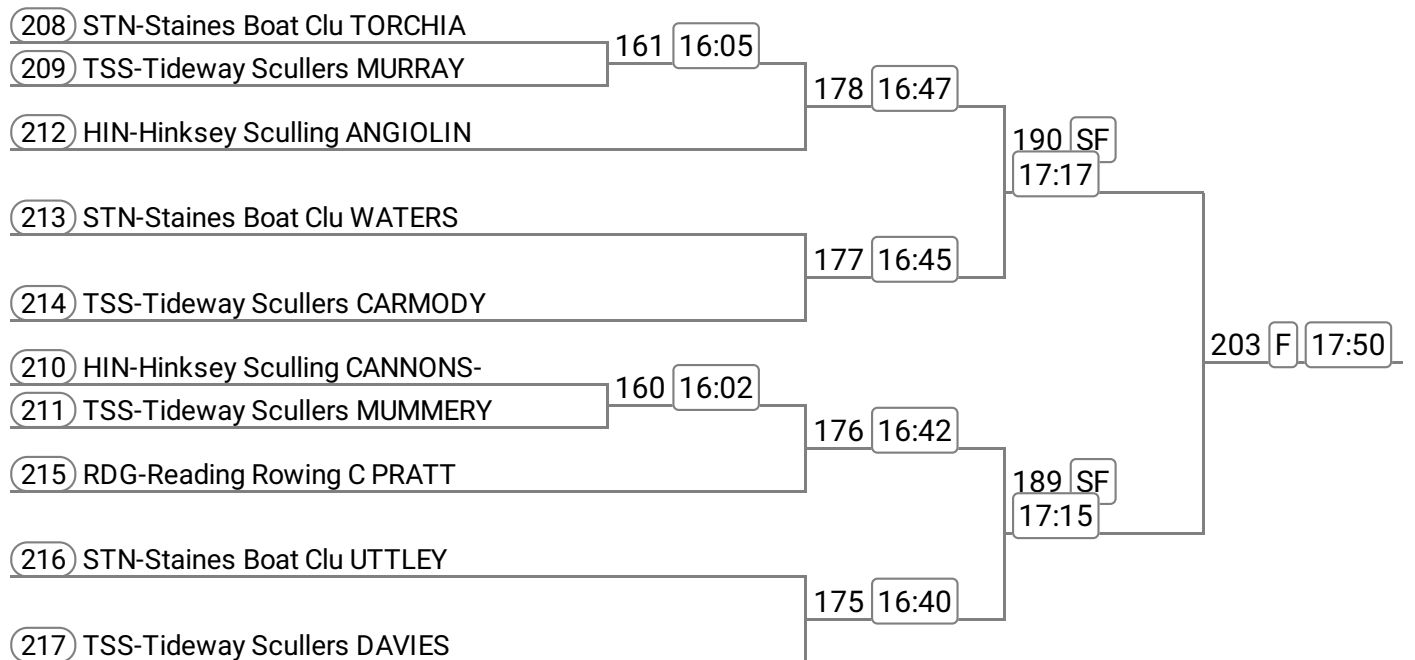

### Event: 26 - Op J15 2x

Division: Division 3

Event: 27 - W J18 2x

Event: 28 - Op J18 1x

## Division: Division 3