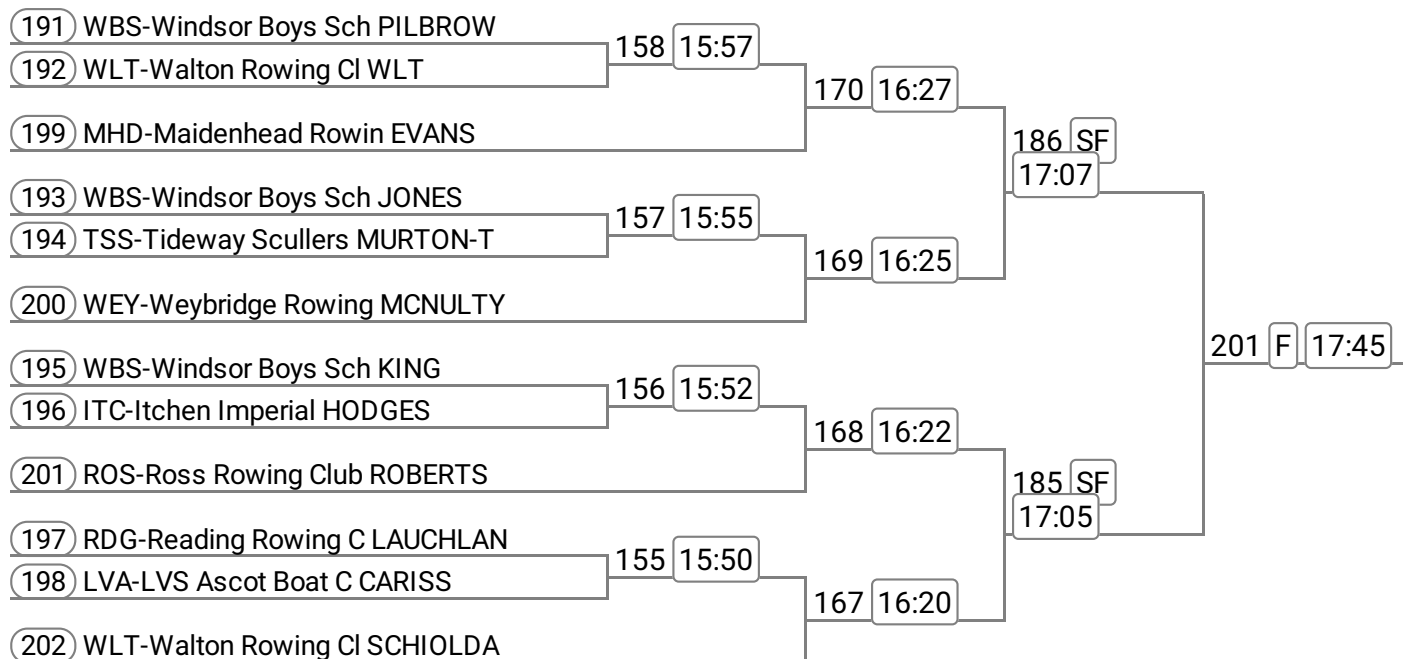

Event: 26 - Op J15 2x