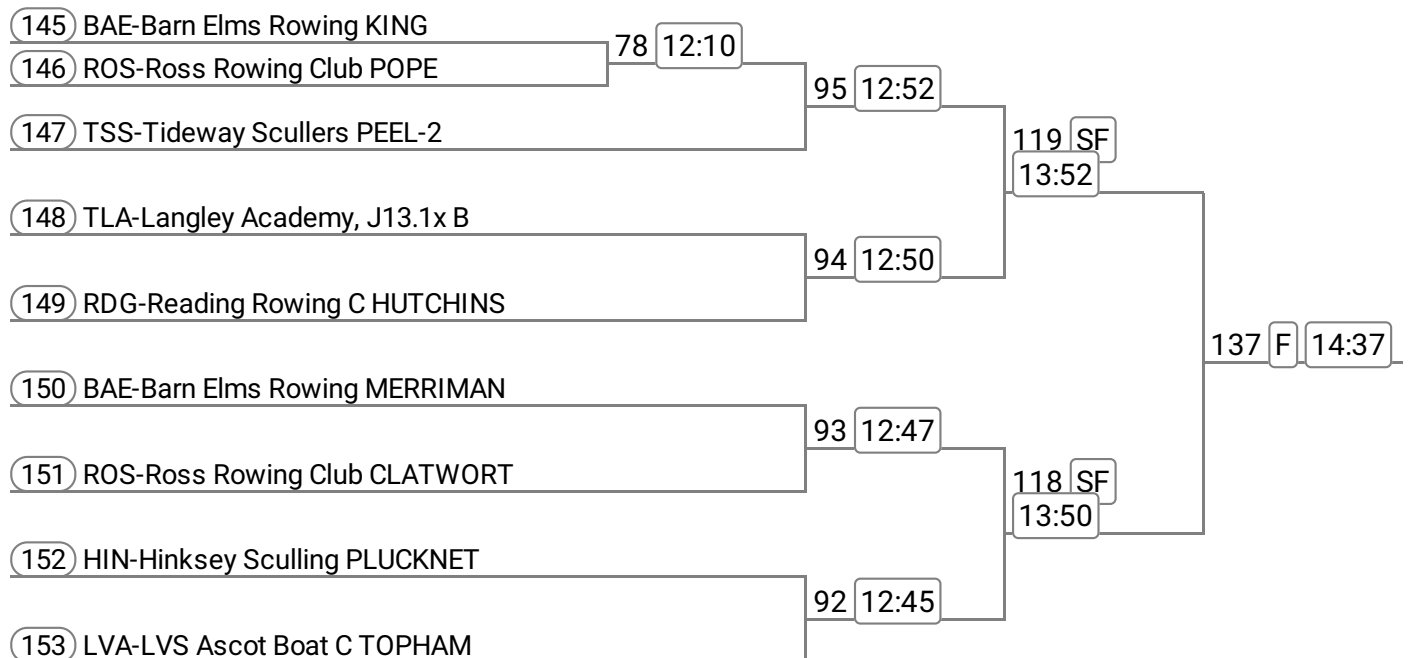

Event: 18 - Op J13 1x