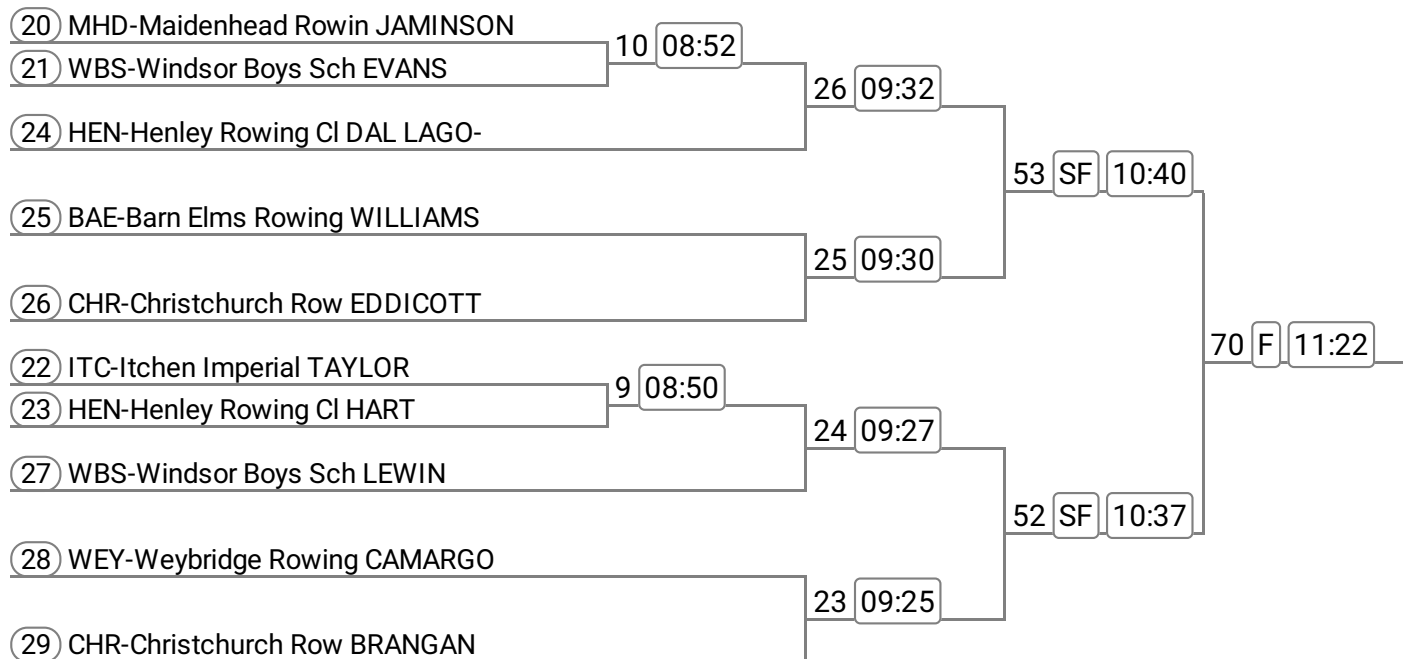

Division: Division 1

Event: 4 - Op J14 2x