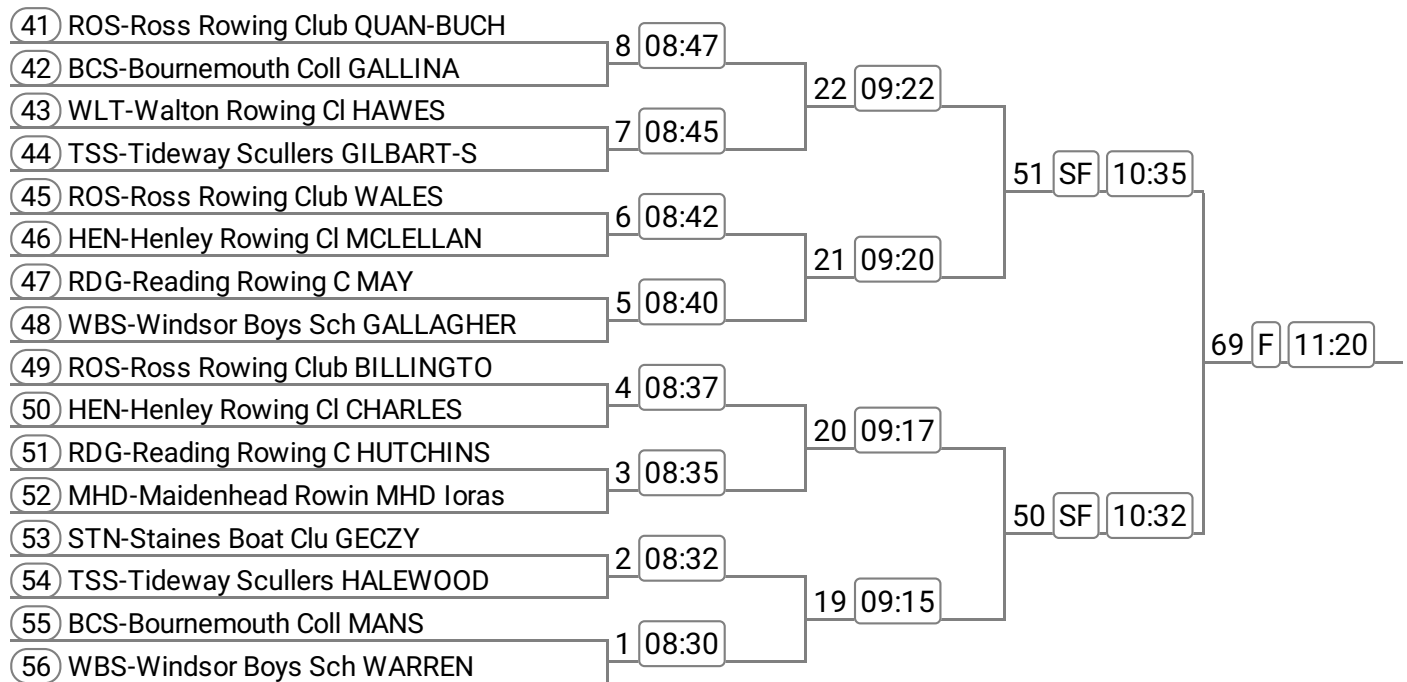

Division: Division 1

Event: 6 - Op J14 1x