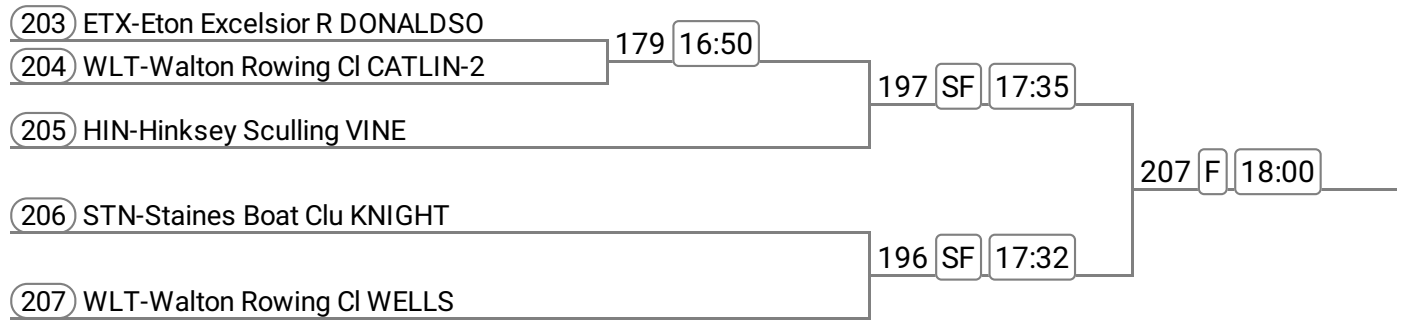

## Division: Division 3

### Event: 26 - Op J15 2x

Division: Division 3

Event: 27 - W J18 2x

Event: 28 - Op J18 1x