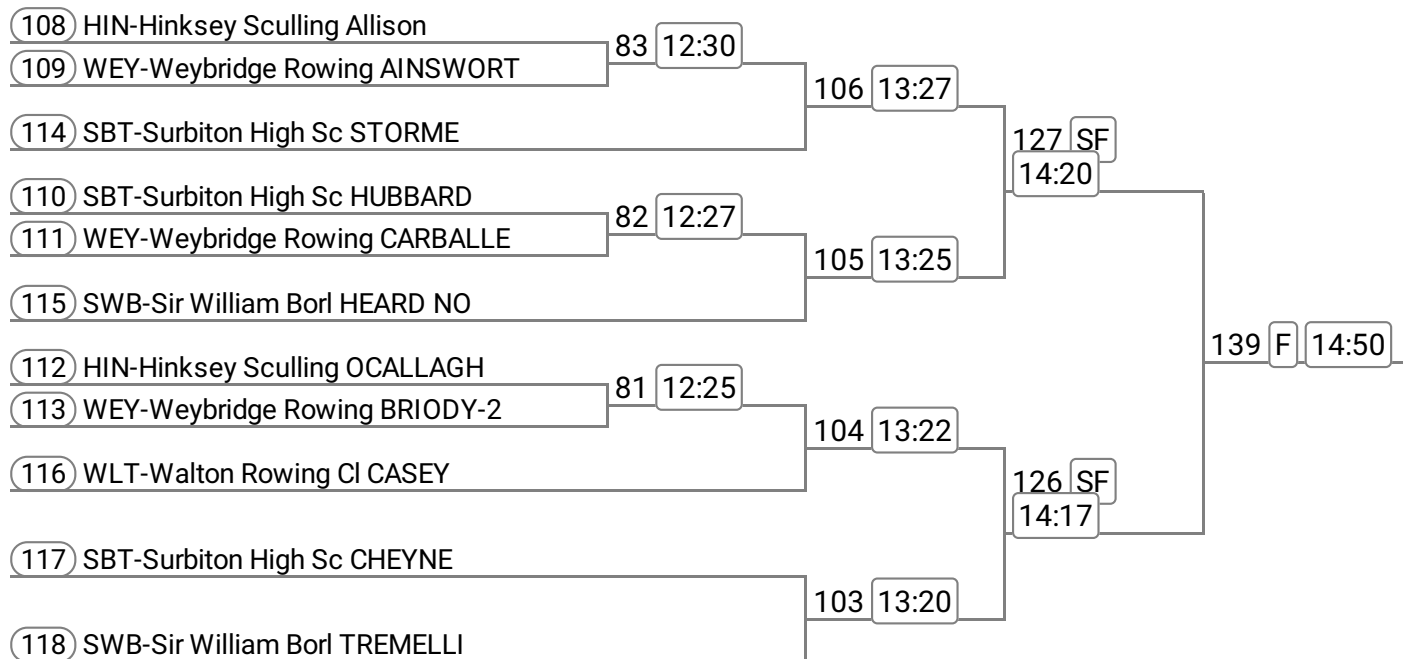

Event: 12 - W J16 2x

Event: 13 - W J14 2x **Band 2**

Division: Division 2

Event: 14 - W J14 2x **Band 1**

Event: 15 - Op J16 1x

Event: 16 - W J18 1x

Division: Division 2

Event: 17 - W J14 1x

Event: 18 - Op J13 1x

Division: Division 2

Event: 19 - Op J13 2x

Event: 20 - W J13 4x+

Division: Division 3

Event: 21 - Op J14 4x+

Event: 22 - W J15 4x+

Event: 23 - Op J16 2x

Division: Division 3

Event: 24 - Op J15 2x

Event: 25 - W J18 2x

Event: 26 - Op J18 1x

Division: Division 3

Event: 27 - Op J15 1x **Band 2**

Event: 28 - Op J15 1x **Band 1**

Division: Division 3