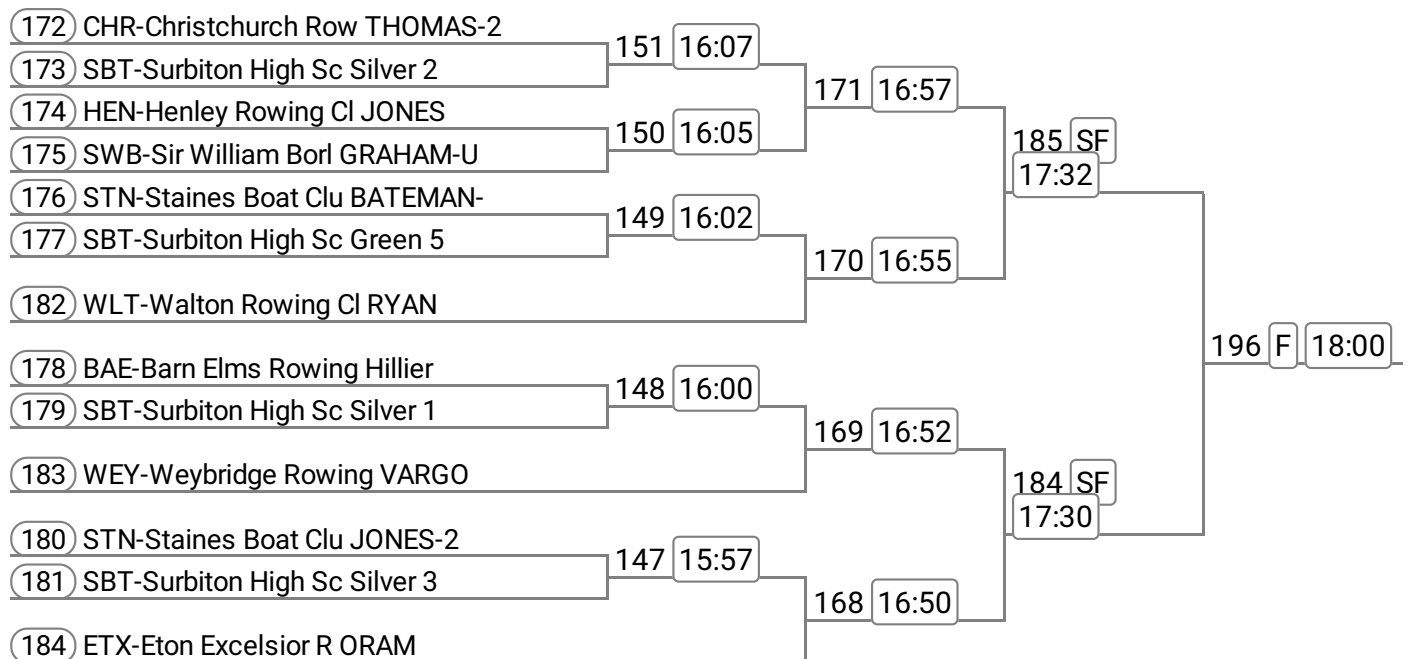

Event: 12 - W J16 2x

Event: 13 - W J14 2x **Band 2**

Division: Division 2

Event: 14 - W J14 2x **Band 1**

Event: 15 - Op J16 1x

Event: 16 - W J18 1x

Division: Division 2

Event: 17 - W J14 1x

Event: 18 - Op J13 1x

Division: Division 2

Event: 19 - Op J13 2x

Event: 20 - W J13 4x+

Division: Division 3

Event: 21 - Op J14 4x+

Event: 22 - W J15 4x+

Event: 23 - Op J16 2x

Division: Division 3

Event: 24 - Op J15 2x

Event: 25 - W J18 2x

Event: 26 - Op J18 1x

Division: Division 3

Event: 27 - Op J15 1x **Band 2**

Event: 28 - Op J15 1x **Band 1**

Division: Division 3